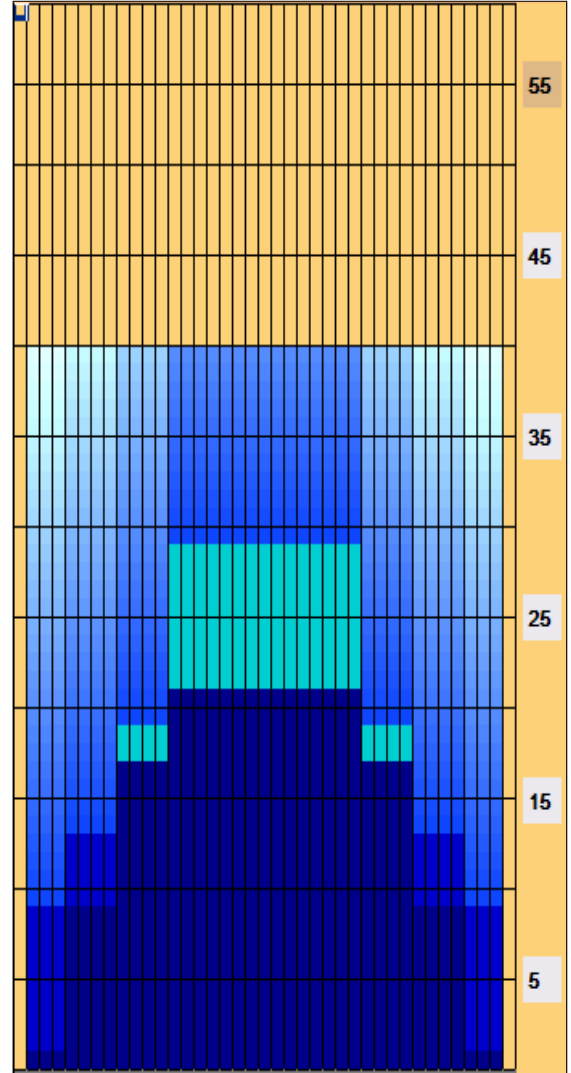

Kegel Challenge Series - SUNSET STRIP - 3240 (50 uL)

Oil Pattern Distance: 40 Feet **Reverse Brush Drop:** 40 Feet **Oil Per Board:** 50 uL
Forward Oil Total: 15.95 mL **Reverse Oil Total:** 8.75 mL **Volume Oil Total:** 24.7 mL
Forward Boards Crossed: 319 Boards **Reverse Boards Crossed:** 175 Boards **Total Boards Crossed:** 494 Boards

	Start	Stop	Loads	Speed	Crossed	Start	End	Feet	T.Oil
1	2L	2R	2	14	74	0.0	1.9	1.9	3700
2	5L	5R	3	18	93	1.9	9.5	7.6	4650
3	9L	9R	4	18	92	9.5	19.7	10.2	4600
4	13L	13R	4	18	60	19.7	29.9	10.2	3000
5	2L	2R	0	18	0	29.9	33.0	3.1	0
6	2L	2R	0	22	0	33.0	40.0	7.0	0

Conditioner:
 Type In or Select One

 TransferType:
 Type In or Select One

- Forward
- Reverse
- Combined
- Buff

	Start	Stop	Loads	Speed	Crossed	Start	End	Feet	T.Oil
1	2L	2R	0	30	0	40.0	21.0	-19.0	0
2	13L	13R	2	14	30	21.0	17.1	-3.9	1500
3	9L	9R	2	14	46	17.1	13.2	-3.9	2300
4	5L	5R	2	14	62	13.2	9.3	-3.9	3100
5	2L	2R	1	10	37	9.3	7.9	-1.4	1850
6	2L	2R	0	10	0	7.9	0.0	-7.9	0

<p> Reverse Drop Brush at 32'. Download PDF for full description.</p>

Item	3L-7L:18L-18R	8L-12L:18L-18R	13L-17L:18L-18R	18L-18R:17R-13R	18L-18R:12R-8R	18L-18R:7R-3R
Description	Outside Track:Middle	Middle Track:Middle	Inside Track:Middle	Middle: Inside Track	Middle:Middle Track	Middle:Outside Track
Track Zone Ratio	3.33	1.56	1	1	1.56	3.33